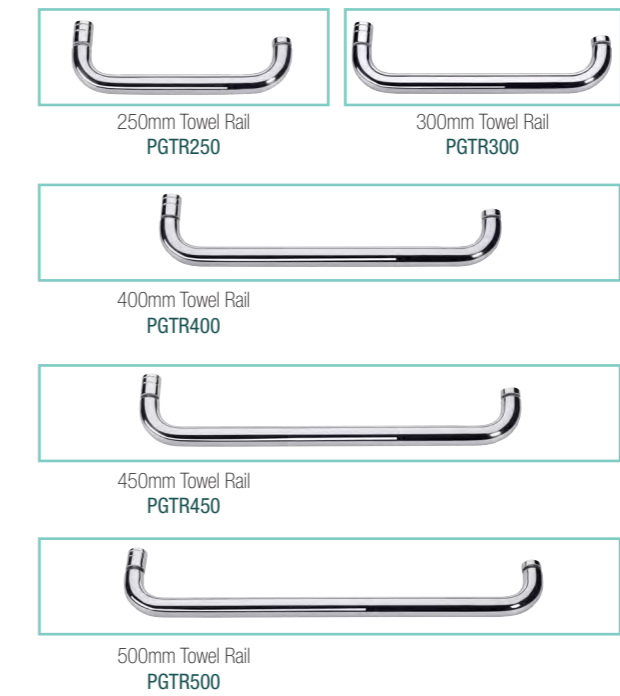

Glass Hardware

Brackets

Glass Hardware

Shelf Brackets

Knobs

Glass Hardware

Towel Rails

Pull Handles