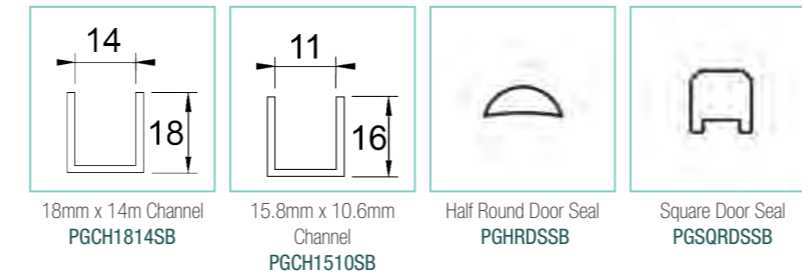

Glass Hardware

Hinges

Support Brackets

Pivottech Glass Hardware | order online at [www.pivotpoint.mobi](http://www.pivotpoint.mobi)

Glass Hardware

Glass Flaps

Aluminium Sections

Glass Shelves