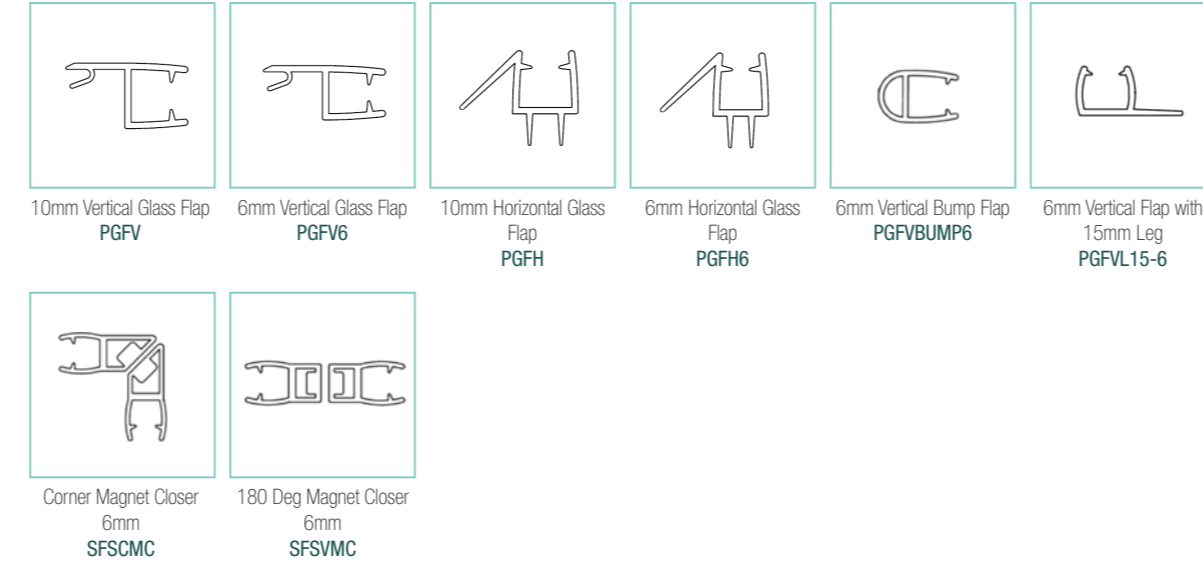

Glass Hardware

Hinges

Support Brackets

Pivottech Glass Hardware | order online at [www.pivotpoint.mobi](http://www.pivotpoint.mobi)

Glass Hardware

Glass Flaps

Aluminium Sections

Glass Shelves

signature Glass Hardware

Please refer to the Signature range finish sheets for all items available in matt black, satin chrome, gold, and signature chrome.

Pivottech is a brand of Aluminium Industries of Australia Pty.Ltd. [www.alumind.com.au](http://www.alumind.com.au)