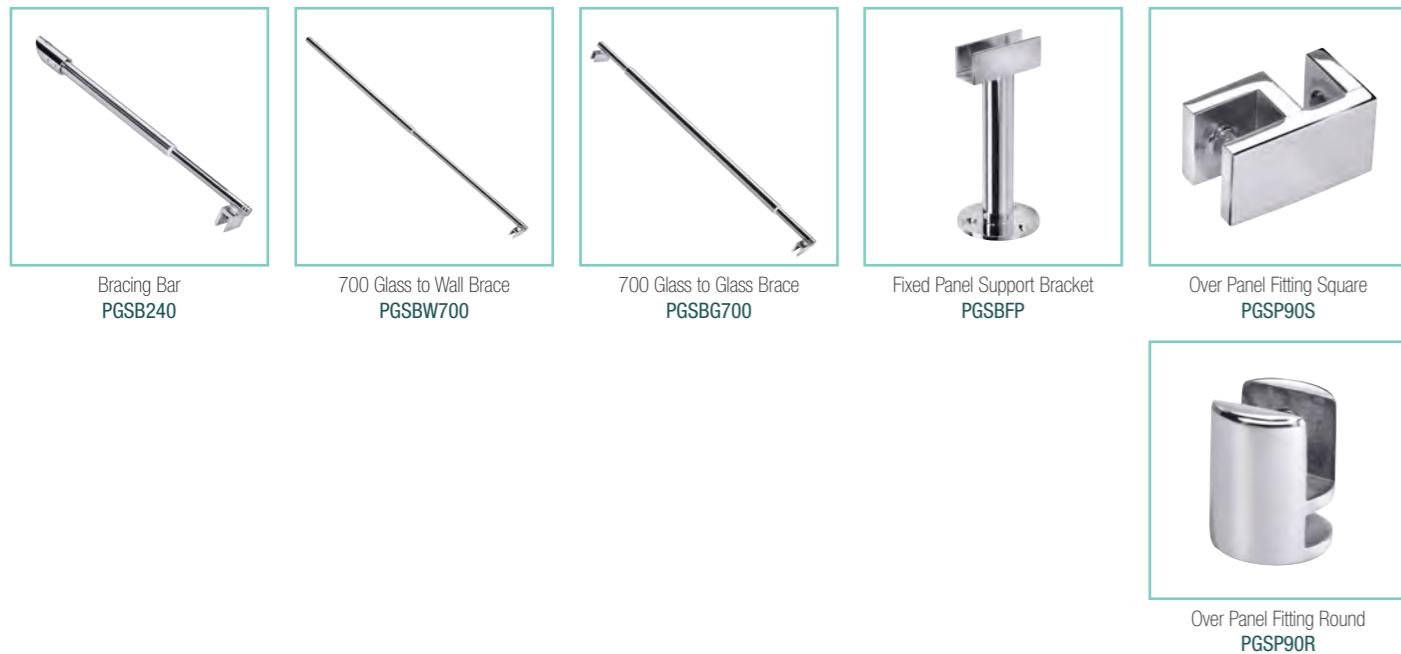

Glass Hardware

Hinges

Support Brackets

Pivottech Glass Hardware | order online at [www.pivotpoint.mobi](http://www.pivotpoint.mobi)

Glass Hardware

Glass Flaps

Aluminium Sections

Glass Shelves

signature Glass Hardware

Please refer to the Signature range finish sheets for all items available in matt black, satin chrome, gold, and signature chrome.

Pivottech is a brand of Aluminium Industries of Australia Pty.Ltd. [www.alumind.com.au](http://www.alumind.com.au)