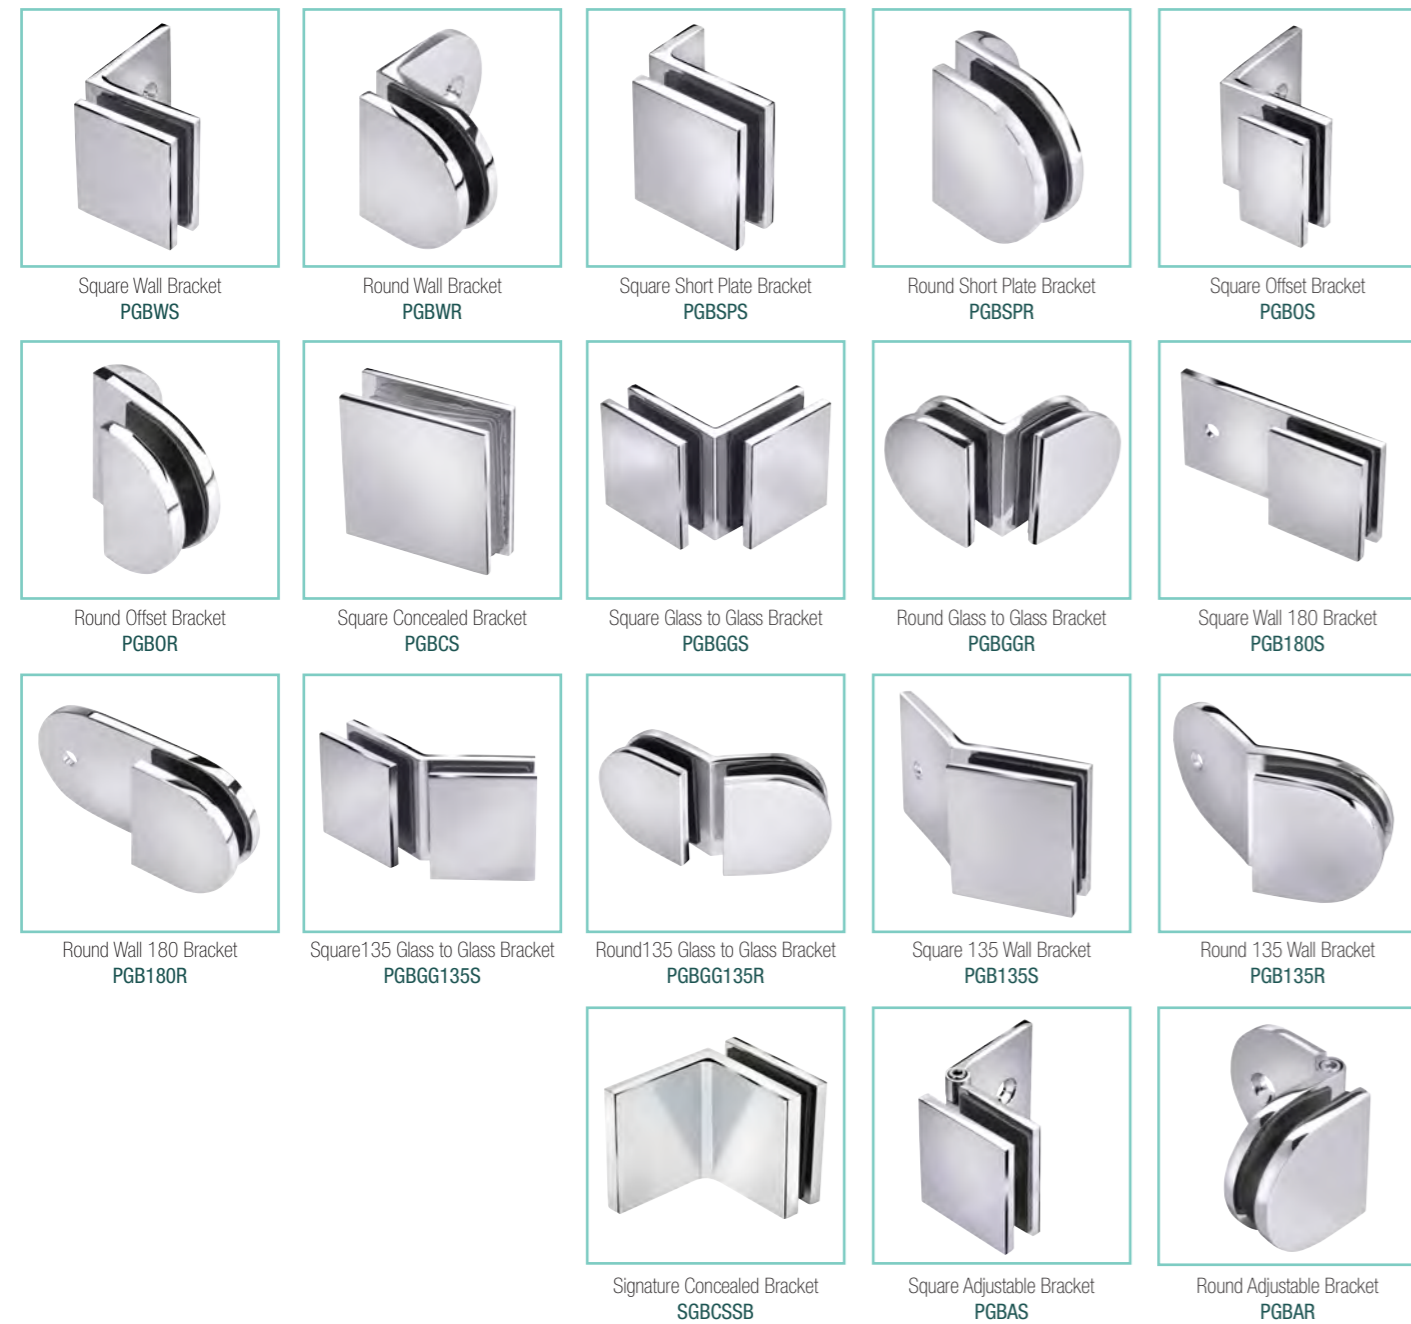

signature Glass Hardware

Please refer to the Signature range finish sheets for all items available in matt black, satin chrome, gold, and signature chrome.

Pivottech is a brand of Aluminium Industries of Australia Pty.Ltd. [www.alumind.com.au](http://www.alumind.com.au)

Glass Hardware

Brackets

Glass Hardware

Shelf Brackets

Knobs

Glass Hardware

Towel Rails

Pull Handles