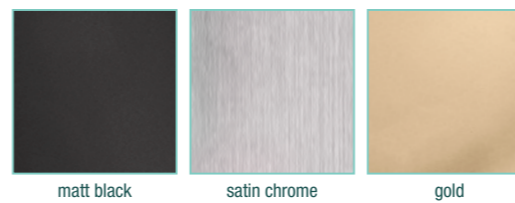

Glass Hardware

Hinges

Support Brackets

Pivottech Glass Hardware | order online at [www.pivotpoint.mobi](http://www.pivotpoint.mobi)

Glass Hardware

Glass Flaps

Aluminium Sections

Glass Shelves

signature Glass Hardware

Please refer to the Signature range finish sheets for all items available in matt black, satin chrome, gold, and signature chrome.

Pivottech is a brand of Aluminium Industries of Australia Pty.Ltd. [www.alumind.com.au](http://www.alumind.com.au)